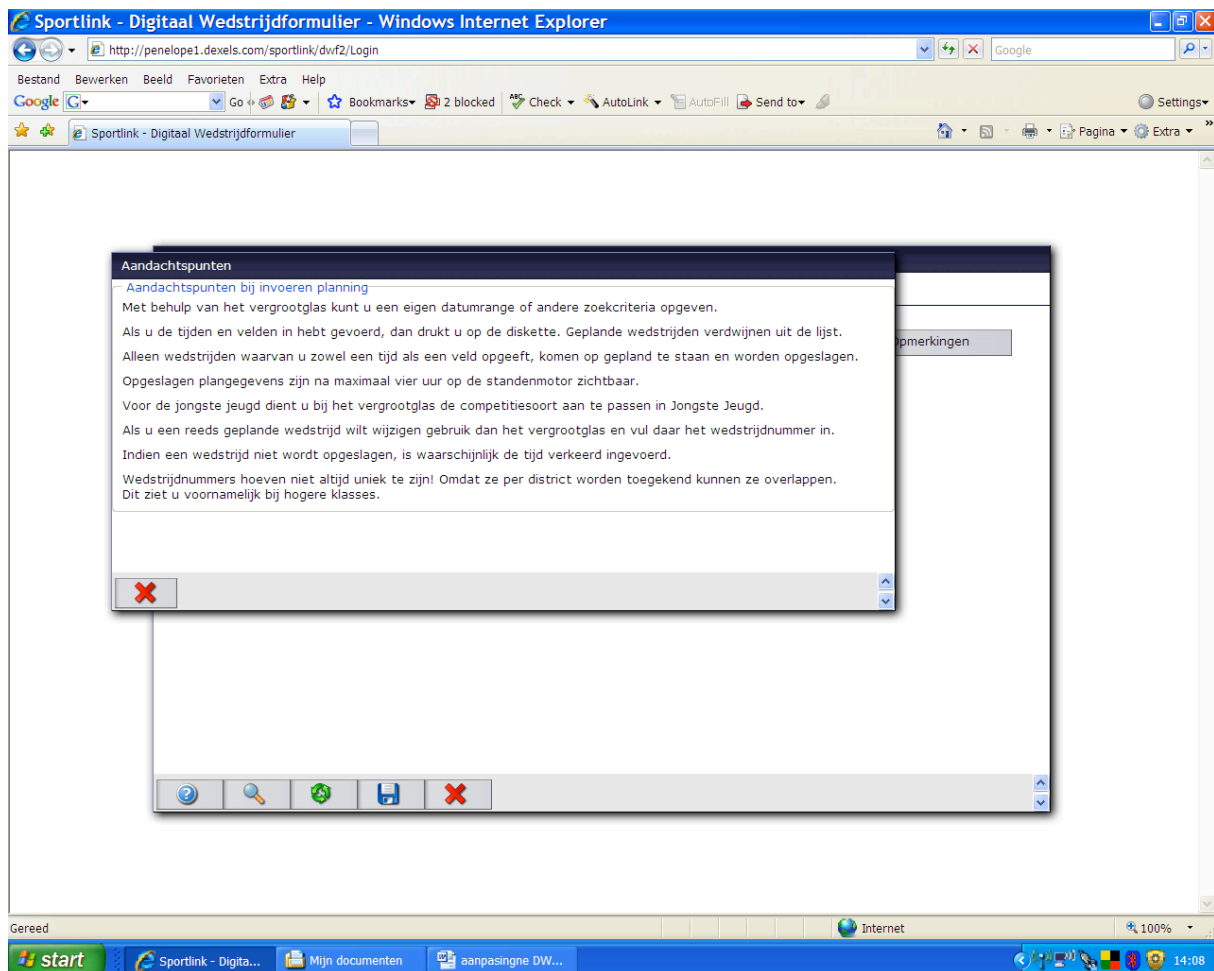

De aandachtspunten (help) bij planning kunnen worden opgeroepen door het aanklikken van het

Bij de planning geeft het datumtraject standaard vandaag tot vandaag + 2 weken

Dit subscherm verdwijnt weer door het aanklikken van

Een wedstrijd mag na overeenstemming tussen beide clubs en **NA** toestemming van de competitieleiding **vooruit** worden gespeeld.

Bondscompetitie: afd. competitiezaken KNHB 030-7513433

Districtscompetitie: districtskantoor van het district